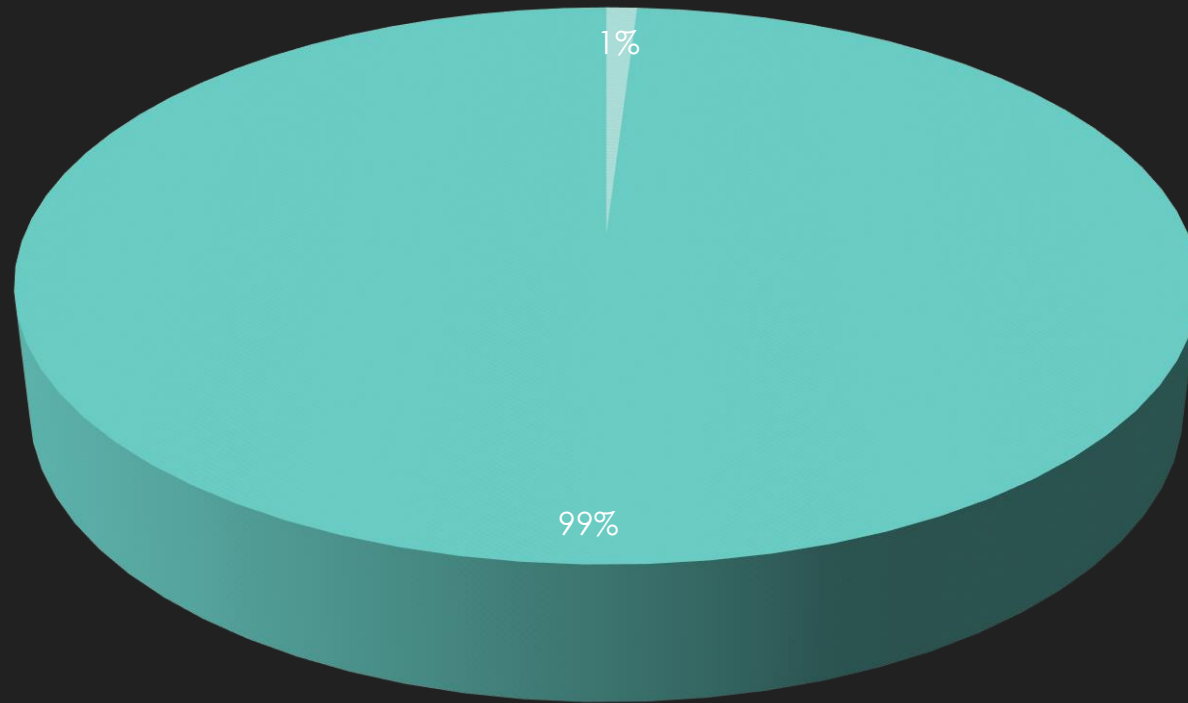

# Facts Corner

Comenius Project - TURKEY

Agriculture uses 70% of the fresh water in the world

70%

1% of water in the world is fresh water.

Water in the world

■ Fresh Water ■ Sea Water

1%

1.5 billion people have no access to drinkable water.

21%

20% of the global population consumes  
86% of the world's water resource.

20%  
86%

2,822 litres of water are consumed every second in the world.

2,822!

3,750,000 litres are used in an olympic swimming-pool.

3,750,000 l.

A baby is composed of 75% water.

It's true !

75%

The French consume 150 to 160 litres of water during a day.

A cartoon illustration of a French man with a large nose, wearing a brown beret, a green shirt with an orange scarf, and brown pants. He is holding a white wine glass. Behind him is a stylized French flag with blue, white, and red vertical stripes. A teal speech bubble next to him contains the text "Wine is better".