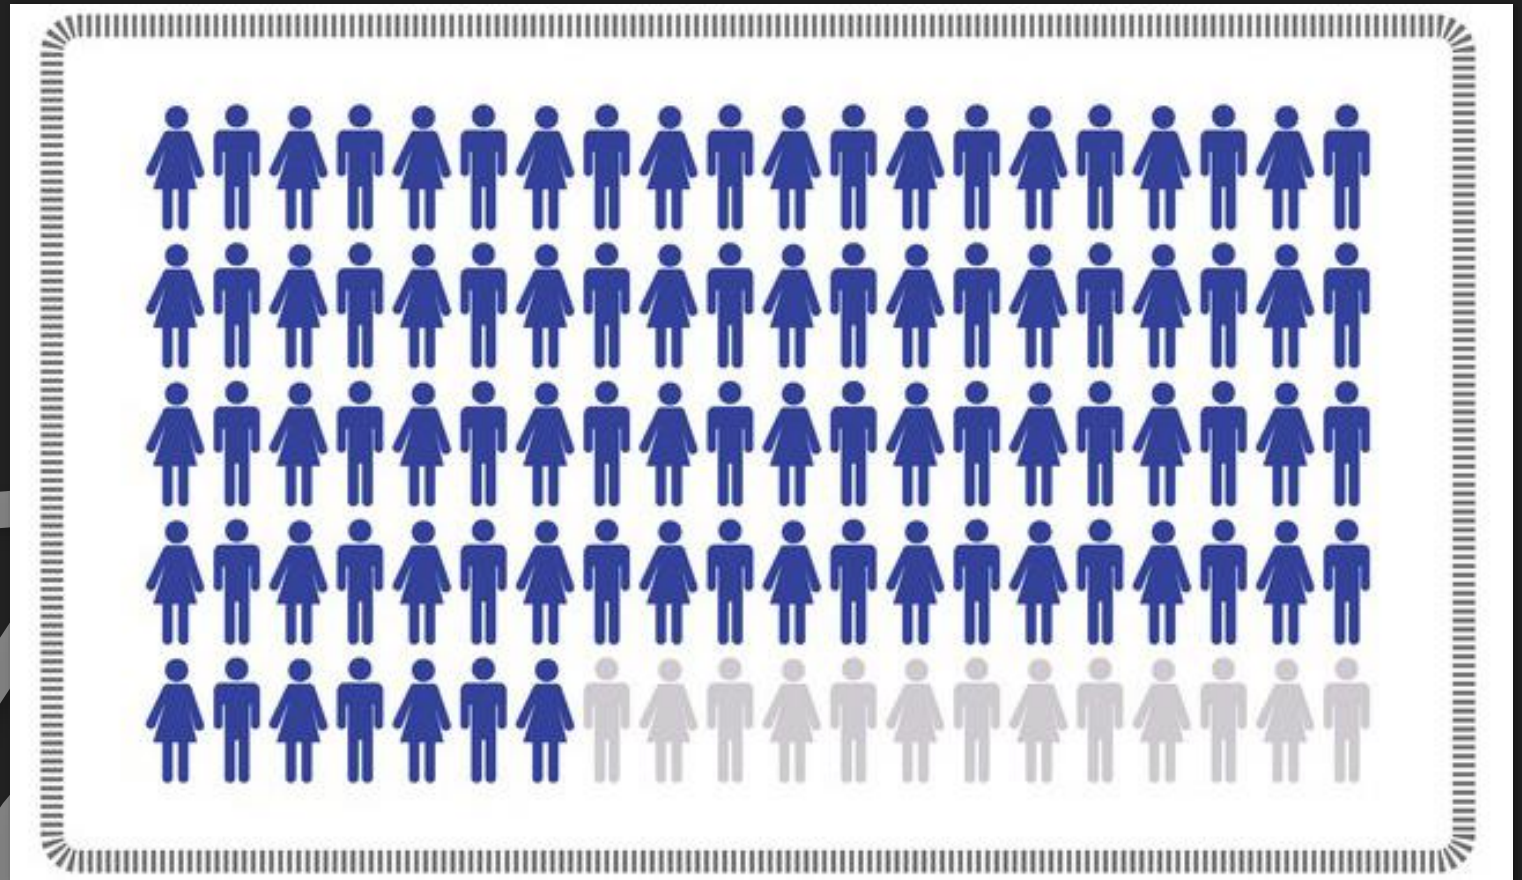

# Facts Corner

Comenius Project - TURKEY

Agriculture uses 70% of the fresh water in the world

70%

1% of water in the world is fresh water.

Water in the world

■ Fresh Water ■ Sea Water

1%

1.5 billion people have no access to drinkable water.

21%

20% of the global population consumes  
86% of the world's water resource.

20%  
86%

2,822 litres of water are consumed every second in the world.

2,822!

3,750,000 litres are used in an olympic swimming-pool.

3,750,000 l.

A baby is composed of 75% water.

It's true !

75%

The French consume 150 to 160 litres of water during a day.

A cartoon illustration of a French man with a large nose, wearing a brown beret, a green shirt with an orange scarf, and brown pants. He is holding a white wine glass. Behind him is a stylized French flag with blue, white, and red vertical stripes. A teal speech bubble next to him contains the text "Wine is better".